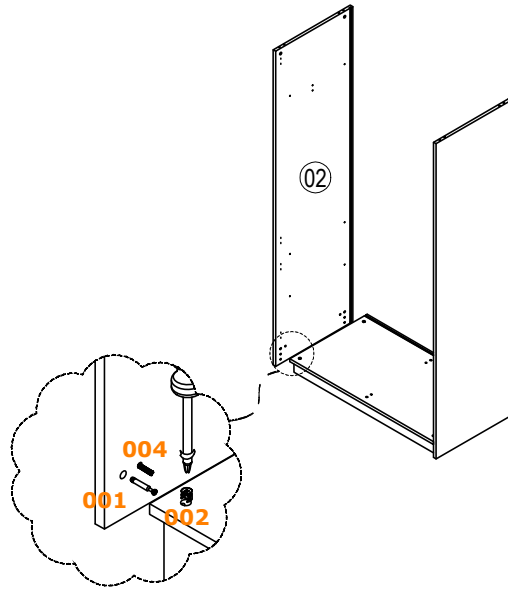

INSTALLATION STEPS

1

2

3

4

5

6

7

8