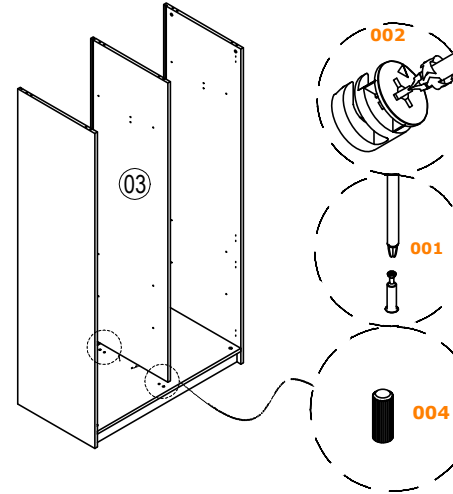

INSTALLATION STEPS

1

2

3

4

5

6

7

8