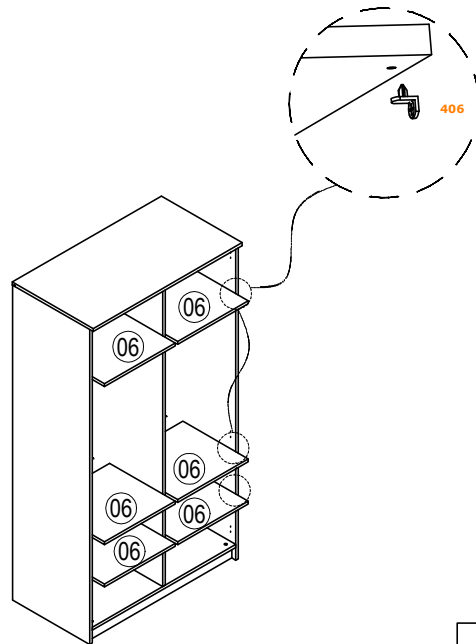

## PARTS LIST

ACCESSORIE NO : 268
İŞIKLI ASKI BORUSU
486 MM
2 ADET

FR-002

NO	ADET/PCS	NO	ADET/PCS	NO	ADET/PCS
01	1				
02	1				
03	1				
04	1				
05	1				
06	6				
07	2				
08	1				
09	1				
10	2				

YEDEK PARÇA SİPARİŞLERİNİ RESME BAKARAK PARÇA NUMARASINA GÖRE VERİNİZ  
PLEASE ORDER THE SPARE PARTS ACCORDING TO THE REFERENCE NUMBER ON THE DRAWING

# INSTALLATION STEPS

1

2

3

4

5

6

7