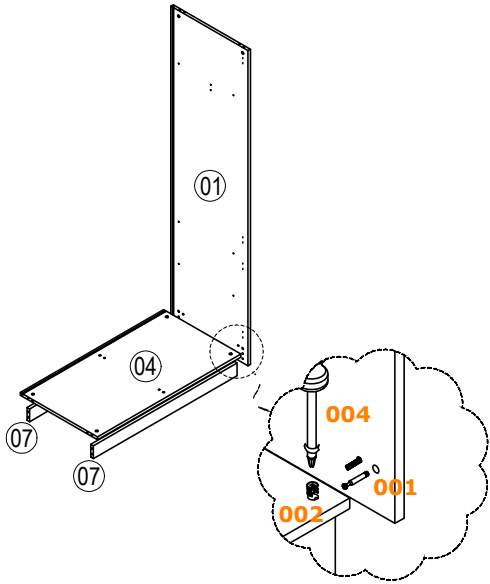

INSTALLATION STEPS